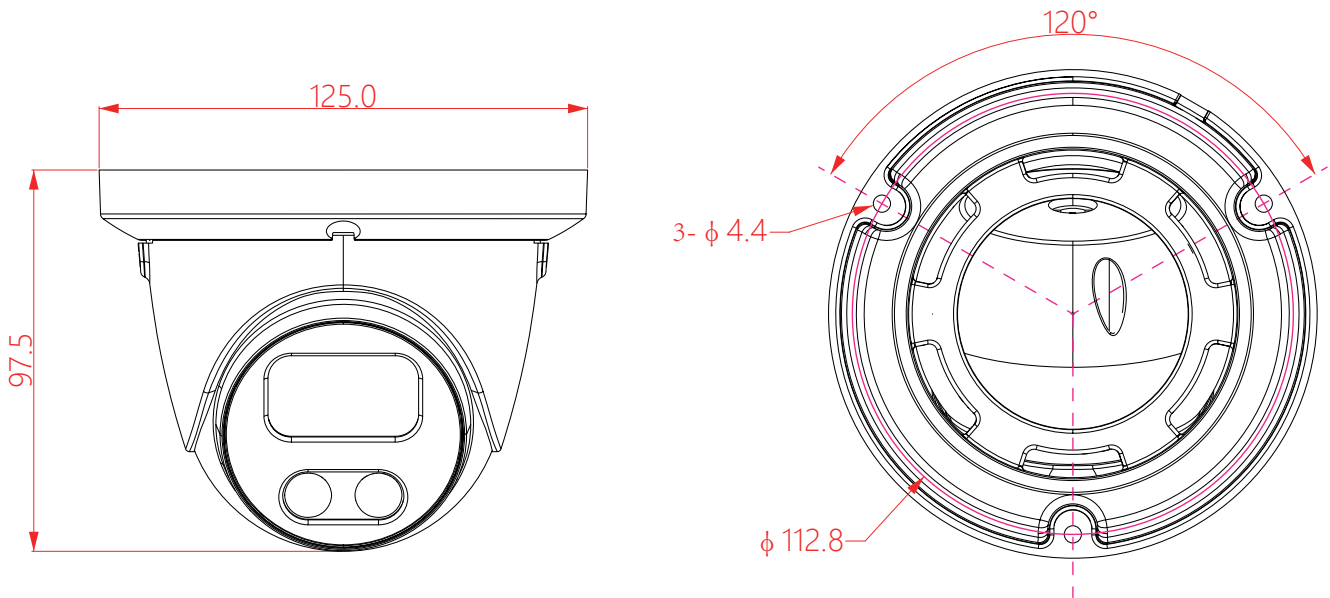

Dimensions (mm)